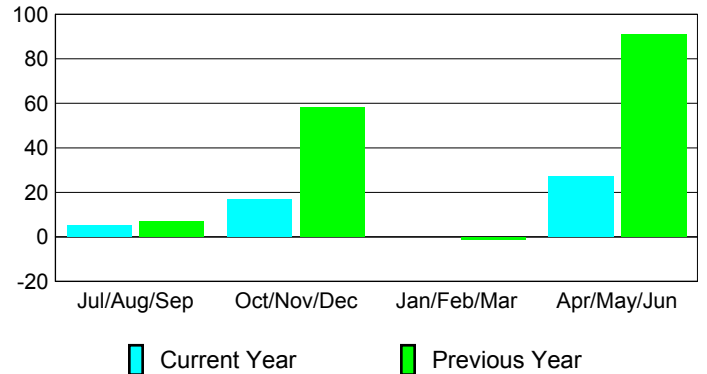

**Membership Results
2009-2010**

**Membership
2008-2009**

Month	Net Memb Goal	Actual New Memb	Actual Dropped Memb	Gain/Loss of Memb	Gain/Loss of Memb
Jul/Aug/Sep	10	53	-48	5	7
Oct/Nov/Dec	40	37	-20	17	58
Jan/Feb/Mar	30	20	-20	0	-1
Apr/May/June	30	71	-44	27	91
Totals	110	181	-132	49	155

Membership Results 2009-2010

Goal, New, Dropped, Gain/Loss

Comparison of Membership Gain/Loss

Current Year Compared to the Previous Year

Gender Comparison 2009-2010