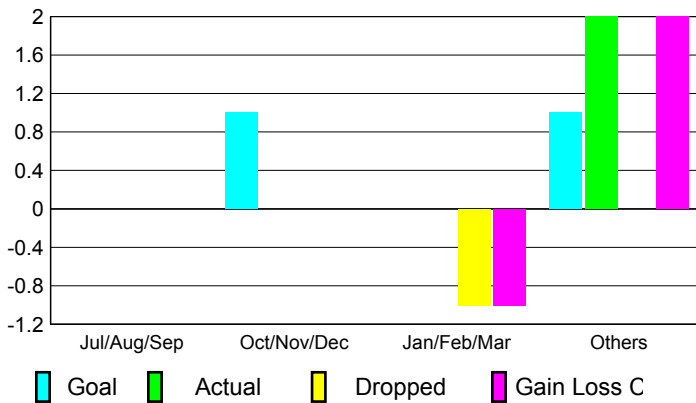

2009-2010 GMT Quarterly Report for District (or Undistricted) **District LD 6**

GMT: **Mr. Edisson Karnopp**

Location: **BRAZIL**

GMT CA: **3**

CLUBS

**Club Results
2009-2010**

**Clubs
2008-2009**

Month	New Club Goal	Actual New Clubs	Actual Dropped Clubs	Gain/Loss of Clubs	Gain/Loss of Clubs
Jul/Aug/Sep	0	0	0	0	0
Oct/Nov/Dec	1	0	0	0	0
Jan/Feb/Mar	0	0	-1	-1	-1
Apr/May/June	1	2	0	2	1
Totals	2	2	-1	1	0

Club Results 2009-2010

Goal, New, Dropped, Gain/Loss

Comparison of Club Gain/Loss

Current Year Compared to the Previous Year

YTD Status Quo Clubs 2009-2010

Status Quo Clubs Compared to Status Quo Members

MEMBERSHIP

**Membership Results
2009-2010**

**Membership
2008-2009**

Month	Net Memb Goal	Actual New Memb	Actual Dropped Memb	Gain/Loss of Memb	Gain/Loss of Memb
Jul/Aug/Sep	10	53	-48	5	7
Oct/Nov/Dec	40	37	-20	17	58
Jan/Feb/Mar	30	20	-20	0	-1
Apr/May/June	30	71	-44	27	91
Totals	110	181	-132	49	155