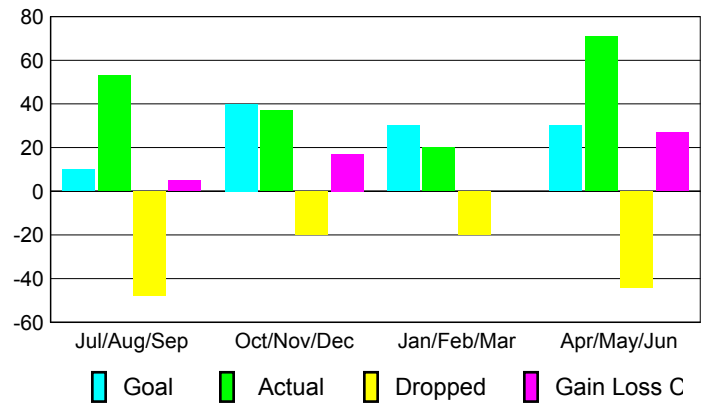

Membership Results 2009-2010

Goal, New, Dropped, Gain/Loss